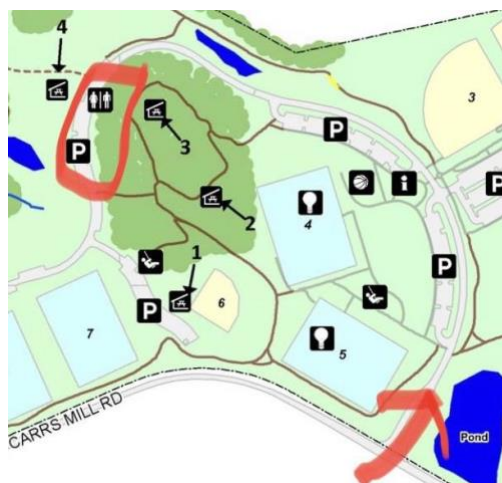

PVBMDC Spring DOG WALK

Western Regional Park - Woodbine, MD

All Berners and Friends of Berners Invited!
10:00am Saturday, May 10

14800 Carrs Mill Road

<https://www.howardcountymd.gov/WesternRegionalPark>

Meet at the parking lot near Pavilion #3

Enter the park from Carrs Mill Road. Parking lot will be approximately 1/2 mile into the park on the left, just past the restrooms. Free parking.

Pavilion reservations are not available on weekends.

Bring lunch, drinks, dog treats, carts and kids to enjoy the wide, sloping, level, gravel and dirt trails.

Dessert will be provided!

FUTURE Dog Walks & Meet-ups

The 2025 PV Fall Dog Walks Meet-ups will resume in October through prime Berner season.
Schedule to follow.

**** Please check back each month for more details ****